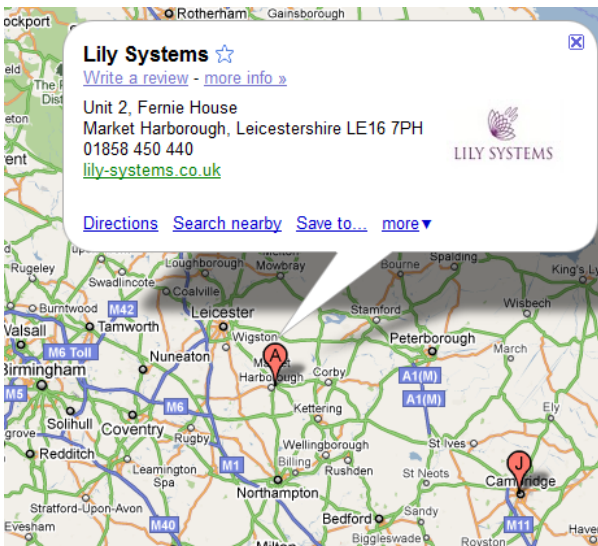

# LILY SYSTEMS

## How to Find Us

Our offices are located in Market Harborough, Leicestershire and are accessible by the following methods of transport:

**Car:** 30 minutes drive away from Junction 20 & 21 of the M1 and located near to the M40 and M6.

**Train:** 2 minutes walk from 'Market Harborough' Train Station; direct link to London St Pancreas

**Plane:** 45 minutes drive from East Midlands Airport

If you are travelling using a SatNav, then the postcode will take you to York Street. Our offices are located within Fernie House on Fernie Road and parking is available on the road, directly opposite our premises.