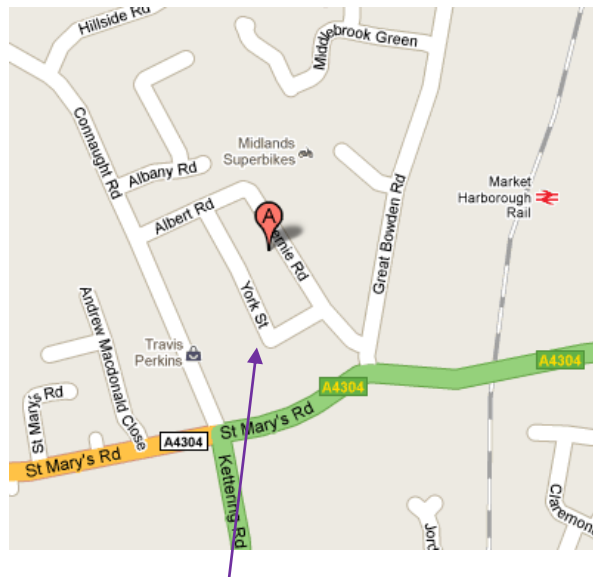

## How to Find Us

Our offices are located in Market Harborough, Leicestershire and are accessible by the following methods of transport:

**Car:** 30 minutes drive away from Junction 20 & 21 of the M1 and located near to the M40 and M6.

**Train:** 2 minutes walk from 'Market Harborough' Train Station; direct link to London St Pancreas

**Plane:** 45 minutes drive from East Midlands Airport

If you are travelling using a SatNav, then the postcode will take you to York Street. Our offices are located within Fernie House on Fernie Road and parking is available on the road, directly opposite our premises.